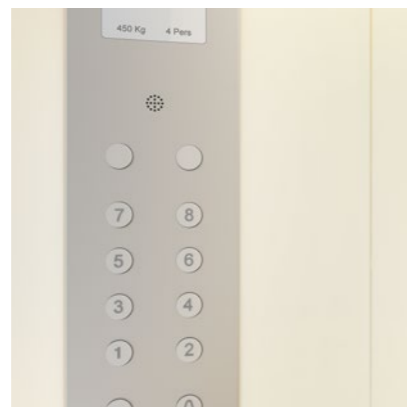

Chance CH-01

BASIC

EMESA

Estampaciones Metálicas Épila, S.A.
A Saveria Group Company

Styling by: líneadiseño

ACABADOS / FEATURES:

Techo / Ceiling 1

Chapa pintada Gris
Metalizado RAL 9006
RAL 9006 Metallic Grey
painted plate

Espejo / Mirror 2

1/2 altura, plata 4 mm
de seguridad
1/2 height, silver 4 mm
safety

Paredes / Car walls 3

Chapa pintada Marfil
claro RAL 1015
RAL 1015 Light Ivory
painted plate

Perfilería / Profiles 4

Chapa pintada Gris
Metalizado RAL 9006
RAL 9006 Metallic Grey
painted plate

Botonera / Car Operating Panel 5

Chapa pintada Gris
Metalizado RAL 9006
RAL 9006 Metallic Grey
painted plate

Suelo / Floor 6

Granito natural Rosa
Porriño
Rosa Porriño natural
granite

Estructura / Structure

Chapa directa
Direct plate

Chance CH-01

BASIC

EMESA

Estampaciones Metálicas Épila, S.A.
A Saveria Group Company

Styling by: líneadiseño

ACABADOS / FEATURES:

Techo / Ceiling 1

Acero inox. satinado
Satin stainless steel

Espejo / Mirror 2

1/2 altura, plata 4 mm
de seguridad
1/2 height, silver 4 mm
safety

Paredes / Car walls 3

Chapa pintada Violeta
Pastel RAL 4009
RAL4009 Pastel Violet
painted plate

Perfilería / Profiles 4

Acero inox. satinado
Satin stainless steel

Botonera / Car Operating Panel 5

Acero inox. satinado
Satin stainless steel

Suelo / Floor 6

Granito natural Warwick
Rubi
Warwick Rubi natural
granite

Estructura / Structure

Chapa directa
Direct plate