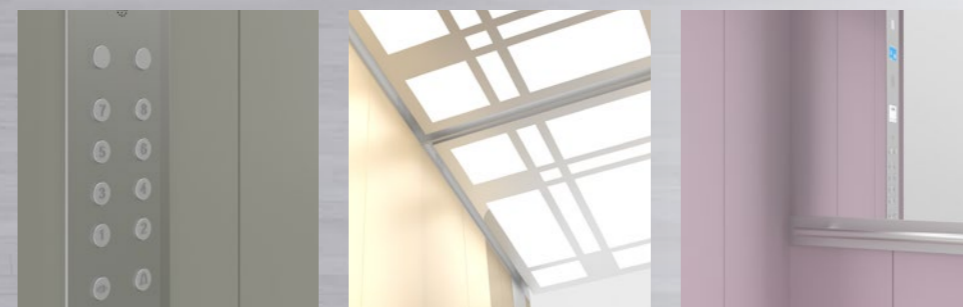

Amplia gama de acabados incluidos en precio base del modelo.

Paños: Chapa pintada*.
Techo: Abatible de chapa pintada** con policarbonato blanco opal, iluminación por tubos LED.
Suelo: Goma antideslizante negra.
Perfilería: Chapa pintada gris metalizado.
Embocaduras: Chapa pintada gris metalizado.
Espejo: Sin espejo (opcional).
Botonera: Hueco para botonera de placa (botonera de columna opcional).

*Chapa pintada según ficha de acabados y colores estándar (tipo 2 excluido).

**Chapa pintada negra o blanca.

Wide range of finishes included in the base price of the model.

Car walls: Painted steel plate*.
Ceiling: Hinged painted** plate with opal white polycarbonate, LED tubes lighting.
Floor: Anti-slip rubber black.
Profiles: Painted steel plate, grey metallic.
Car entrance: Painted steel plate, grey metallic.
Mirror: Without (optional).
Car operating panel: Hole for plate operating panel (column operating panel optional).

*Painted plate included in list of standard finishings and colours (type 2 not included).

** Painted plate in black or white.