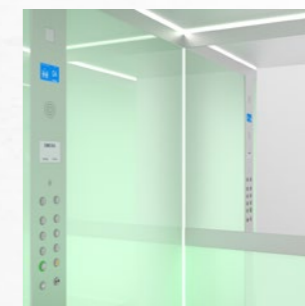

Amplia gama de acabados incluidos en precio base del modelo.

Paños: Chapa galvanizada forrada de vidrio lacado* en paños lisos.

Techo: Abatible de chapa pintada** con policarbonato blanco opal, iluminación por tubos LED.

Suelo: Goma antideslizante negra.

Perfilería: Acero inoxidable satinado.

Embocaduras: Acero inoxidable satinado.

Espejo: Plata, de seguridad de 4 mm con canto pulido, ½ altura al fondo. Falso pasamanos bajo espejo.

Botonera: Hueco para botonera de columna.

*Vidrios lacados según ficha de acabados y colores estándar (tipos 2 y 3 excluidos).

**Chapa pintada negra o blanca.

Wide range of finishes included in the base price of the model.

Car walls: Galvanised plate lined with painted glass* in smooth panels.

Ceiling: Hinged painted** plate with opal white polycarbonate, LED tubes lighting.

Floor: Anti-slip rubber black.

Profiles: Satin stainless steel.

Car entrance: Satin stainless steel.

Mirror: Silver, 4 mm safety glass with polished edge, ½ height on rear wall. False handrail below mirror.

Car operating panel: Hole for column operating panel.

*Painted glasses included in list of standard finishings and colours (types 2 and 3 not included).

** Painted plate in black or white.